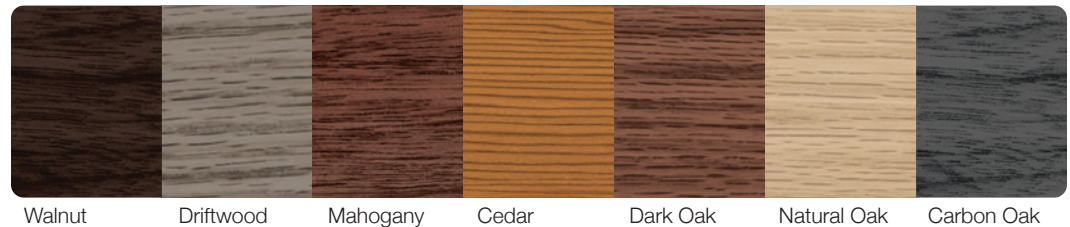

Sterling STANDARD COLORS¹

Sterling CUSTOM COLORS¹

WANT TO SEE MORE?
Visit chiohd.com/planks

Planks shown in optional accents woodtones driftwood.

Planks shown in optional accents woodtones carbon oak, stacked windows, and tinted glass.

SKYLINE FLUSH

Skylines Flush shown in optional accents woodtones mahogany, stacked windows, and frosted glass.

Skylines Flush shown in sandstone.

Section Detail

Design free, textured surface available in solid colors and Accents Woodtones highlight the style and placement of multiple window size and glass options.

Personalizing Options For all options see page 15.

COLORS¹

PAINTED WOODTONES¹

ACCENTS WOODTONES¹

POWDER COATING¹

 Our in-house powder coating provides multiple color options while providing a maintenance free, durable finish.

Sterling **STANDARD COLORS***

Sterling **CUSTOM COLORS***

Planks and Skyline Flush **COLORS***

Planks and Skyline Flush **ACCENTS WOODTONES***

*Refer to your local C.H.I. Dealer for exact color and woodtones match.