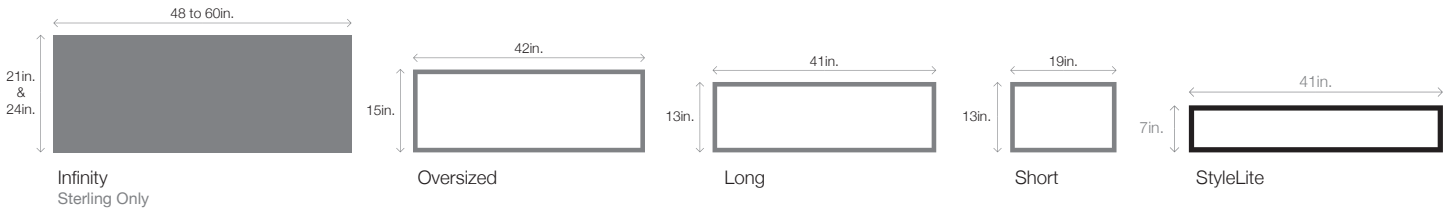

Sterling, Planks, and Skyline Flush **WINDOW TYPES**

Sterling, Planks, and Skyline Flush **WINDOW PLACEMENT INSPIRATION**

Contemporary Collection doors offer customizable window placement for endless potential in unparalleled appearance and design.