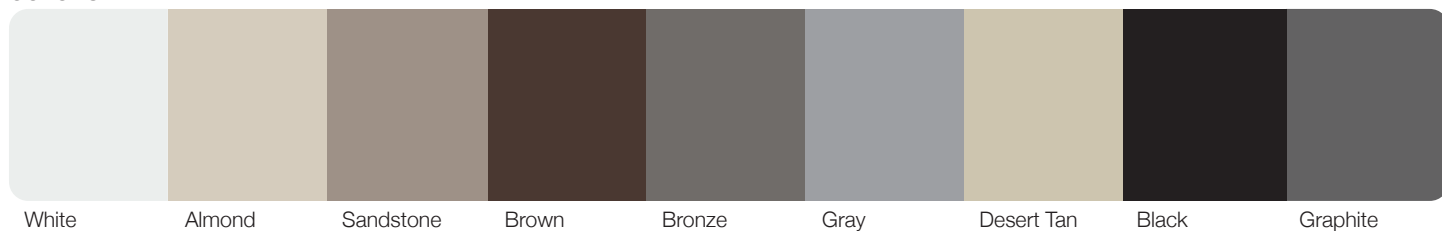

Planks Model Comparison Chart

BETTER				BEST		
Panel Style / Model Number³						
Planks	2327	2347	2357	2328	2348	2358
Section Construction	2in. Thick - 2-Sided Steel			2in. Thick - 2-Sided Steel		
Section Material	27² Ga. Steel			27² Ga. Steel		
Insulation Type	Polystyrene			Polyurethane		
Thermal Rating	R-10.29			U-Factor .19 / R-17.54		
Personalizing Options						
Colors¹	White, Almond, Sandstone, Brown, Bronze, Gray, Black, and Graphite are available on all Models.					
Desert Tan				•	•	•
Powder Coating¹	188 colors available on all Models.					
Accents Woodtones¹	All Accents Woodtones¹ are available on all Models.					
Windows³ / Inserts	Short	Long / StyleLite	Oversized⁴	Short	Long / StyleLite	Oversized⁴
Inserts	Short	Long	Oversized⁴	Short	Long	Oversized⁴
Glass	Plain⁵, Obscure, Tinted⁵, Rain Glass, Frosted⁵ and Seeded are available on all Models.					
Designer Glass	All Designer Glass are available on all Models.					
Warranty	Limited Lifetime Warranty is available on all Models.					

¹ Refer to your local C.H.I. Dealer for exact color and woodtones match. ² Lower steel gauge [ga.] number indicates stronger steel. ³ Model number indicates construction, window and panel style. ⁴ Long [41in. x 13in.] windows will be substituted in doors with windows in 18in. sections. ⁵ Available in StyleLite windows.

Personalizing Options For all options see page 15.

COLORS¹