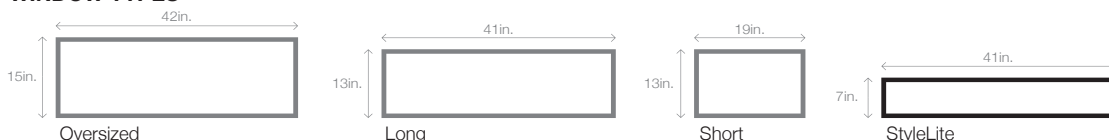

WINDOW TYPES