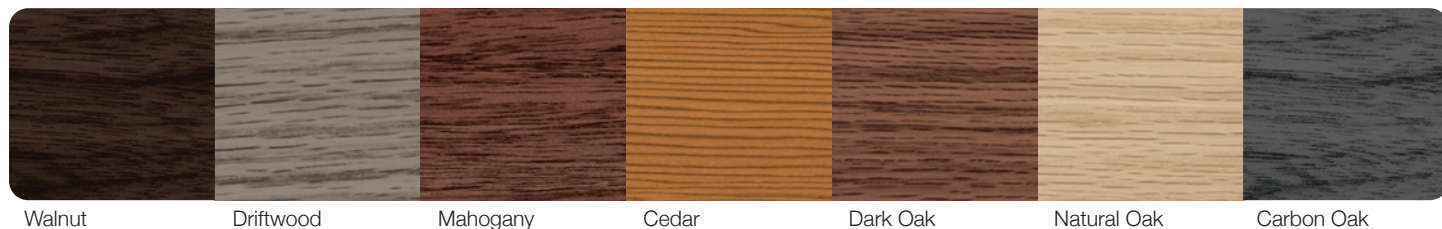

ACCENTS WOODTONES¹