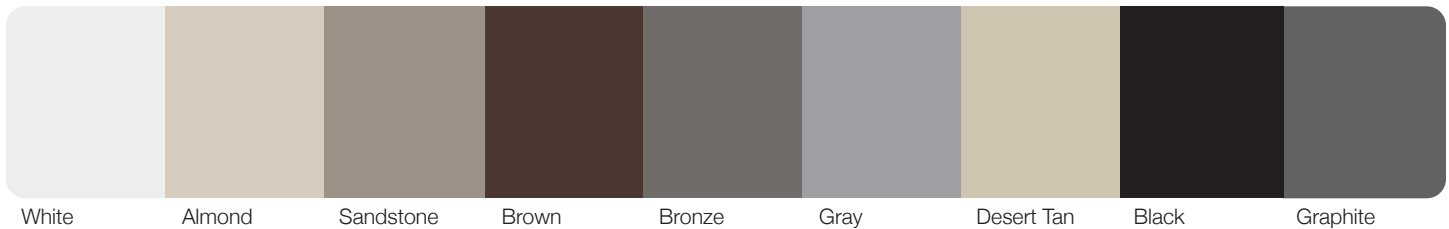

¹ Refer to your local C.H.I. Dealer for exact color and woodtones match. ² Lower steel gauge [ga.] number indicates stronger steel. ³ Model number indicates construction, window, and panel style. ⁴ Long [41" x 13"] windows will be substituted in doors with windows in 18" sections. ⁵ Available in StyleLite windows.

Personalizing Options For all options see page 15.

COLORS¹