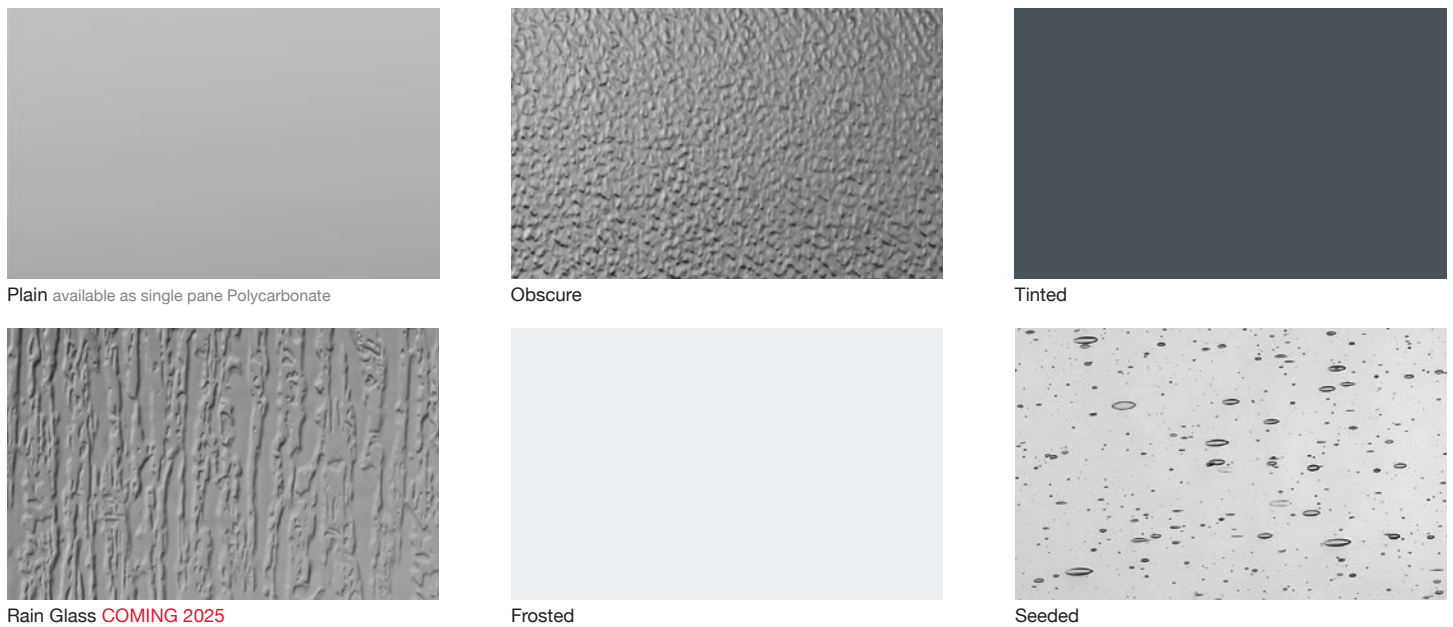

Sterling **STANDARD COLORS***

Sterling **CUSTOM COLORS***

Planks and Skyline Flush **COLORS***

Planks and Skyline Flush **ACCENTS WOODTONES***

*Refer to your local C.H.I. Dealer for exact color and woodtones match.

Planks and Skyline Flush **POWDER COATING**

Our in-house powder coating provides 188 color options while providing a maintenance free, durable finish.

Powder Coating is not available on all models; refer to your local C.H.I. Dealer for more information.

Sterling, Planks, and Skyline Flush **WINDOW PLACEMENT INSPIRATION**

Contemporary Collection doors offer customizable window placement for endless potential in unparalleled appearance and design.

Planks and Skyline Flush **GLASS**