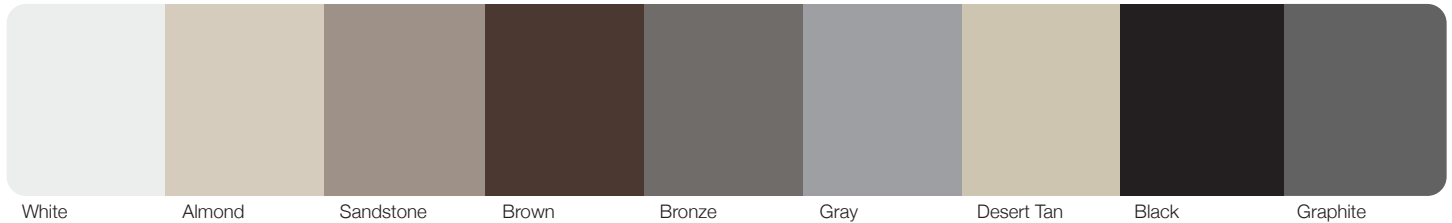

Personalizing Options For all options see page 15.

COLORS¹

PAINTED WOODTONES¹

ACCENTS WOODTONES¹

POWDER COATING¹

 Our in-house powder coating provides multiple color options while providing a maintenance free, durable finish.

WINDOW TYPES

PERSONALIZING OPTIONS Not all options shown are available with every style.

We offer a variety of personalizing options to help your home stand out in your neighborhood. After choosing your door's style and color, add glass, window designs, or hardware to dramatically change the overall look of your door and add to your home's appeal.

Sterling **STANDARD COLORS***

Sterling **CUSTOM COLORS***

Planks and Skyline Flush **COLORS***

Planks and Skyline Flush **ACCENTS WOODTONES***

*Refer to your local C.H.I. Dealer for exact color and woodtones match.