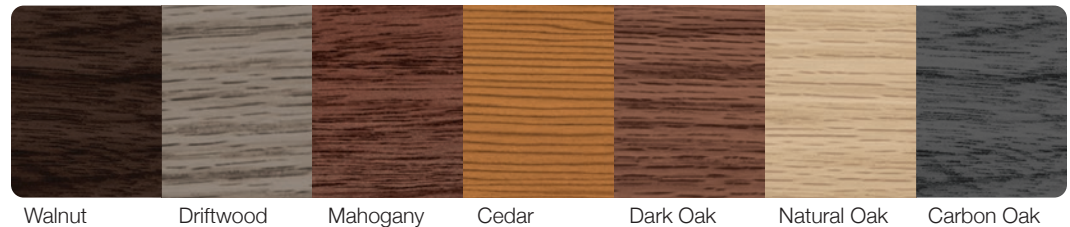

Sterling STANDARD COLORS¹

Sterling CUSTOM COLORS¹

WANT TO SEE MORE?
Visit chiohd.com/planks

Planks shown in optional accents woodtones driftwood.

Planks shown in optional accents woodtones carbon oak, stacked windows, and tinted glass.

SKYLINE FLUSH

Skyline Flush shown in optional accents woodtones mahogany, stacked windows, and frosted glass.

Skyline Flush shown in sandstone.

Section Detail

Design free, textured surface available in solid colors and Accents Woodtones highlight the style and placement of multiple window size and glass options.

Personalizing Options For all options see page 15.

COLORS¹

PAINTED WOODTONES¹

ACCENTS WOODTONES¹

POWDER COATING¹

 Our in-house powder coating provides multiple color options while providing a maintenance free, durable finish.

Sterling **STANDARD COLORS***

Sterling **CUSTOM COLORS***

Planks and Skyline Flush **COLORS***

Planks and Skyline Flush **ACCENTS WOODTONES***

*Refer to your local C.H.I. Dealer for exact color and woodtones match.