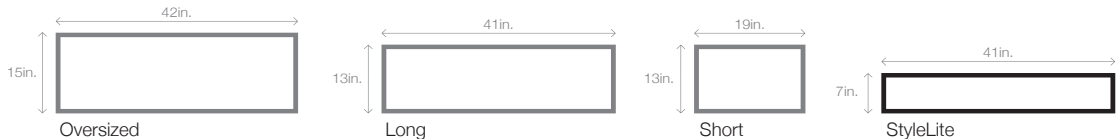

WINDOW TYPES