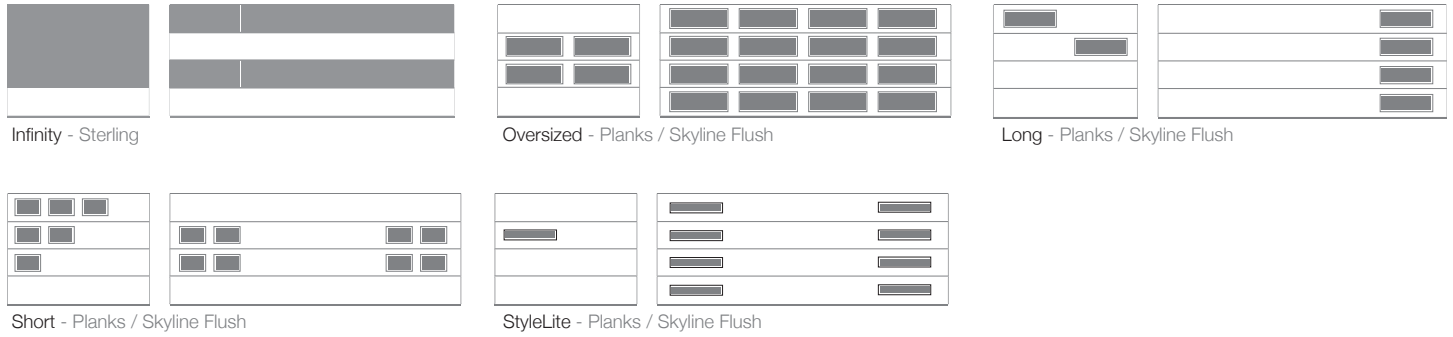

Planks and Skyline Flush **POWDER COATING**

Our in-house powder coating provides 188 color options while providing a maintenance free, durable finish.

Powder Coating is not available on all models; refer to your local C.H.I. Dealer for more information.

Contemporary Collection **WARRANTY**

Part of owning a C.H.I. garage door is knowing that you can rely on the industry's best warranty.

For more information visit, chiohd.com/support/warranty

Sterling, Planks, and Skyline Flush **WINDOW TYPES**

Sterling, Planks, and Skyline Flush **WINDOW PLACEMENT INSPIRATION**

Contemporary Collection doors offer customizable window placement for endless potential in unparalleled appearance and design.

Planks and Skyline Flush **GLASS**