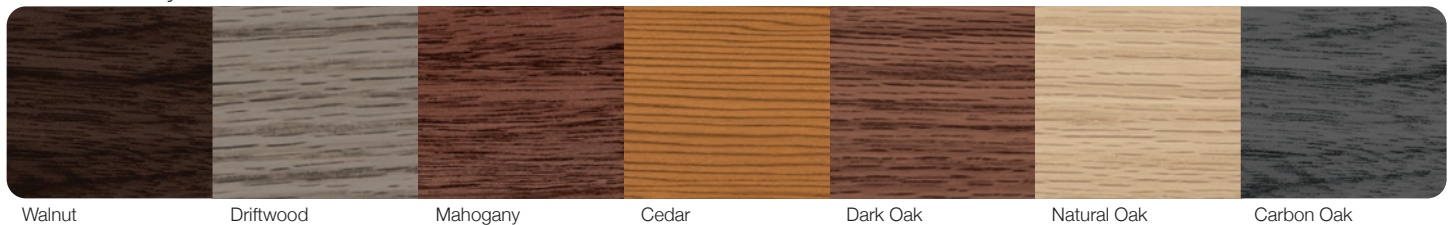

Sterling **STANDARD COLORS***

Sterling **CUSTOM COLORS***

Planks and Skyline Flush **COLORS***

Planks and Skyline Flush **ACCENTS WOODTONES***

*Refer to your local C.H.I. Dealer for exact color and woodtones match.

Planks and Skyline Flush **POWDER COATING**

Our in-house powder coating provides 188 color options while providing a maintenance free, durable finish.

Powder Coating is not available on all models; refer to your local C.H.I. Dealer for more information.