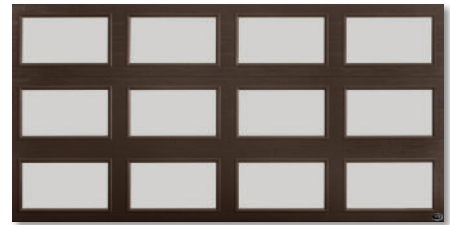

Amarr® Classica®

Full View and Flush Modern Garage Doors

Full View design with Frost glass in Dark Brown

Bring natural lighting indoors. The three-section tall Amarr Classica Full View garage door allows maximum natural lighting to your interior space with the largest windows available in any Amarr steel garage door. The modern design combined with polyurethane insulation provides years of energy efficient performance. Improve your view of the world with an Amarr Classica Full View door.

Sleek and sophisticated. Amarr Classica Flush garage doors complement any modern architectural style home. The flush design is ideal for homeowners who want a contemporary look with the taller panels of a 3-section door. Polyurethane insulation is energy efficient and helps moderate garage temperatures year round.