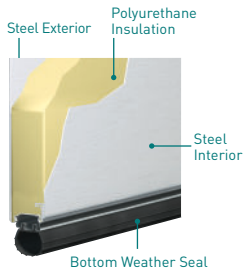

Construction

CL3000

Triple-Layer:
Steel + Insulation + Steel

- Heavy-duty exterior and interior steel
- Durable, reliable, low maintenance
- Environmentally safe polyurethane thermal insulation
- Insulated glass options available
- Superior energy efficiency
- Extra quiet operation

Specifications

	Full View	Flush
STEEL EMBOSMENT	Woodgrain	Woodgrain
INSULATION	Polyurethane	Polyurethane
R-VALUE²	13.35	13.35
DOOR THICKNESS	2" (5.1 cm)	2" (5.1 cm)
STEEL THICKNESS	25/27 ga	25/27 ga
INSULATED GLASS¹	Clear, Frost and Dark Tint	Clear, Frost and Dark Tint
WIND LOAD³ AVAILABLE	•	•
PAINT FINISH WARRANTY⁴	Lifetime	Lifetime
WORKMANSHIP/HARDWARE WARRANTY⁴	Lifetime	Lifetime

* Price upcharge applies.